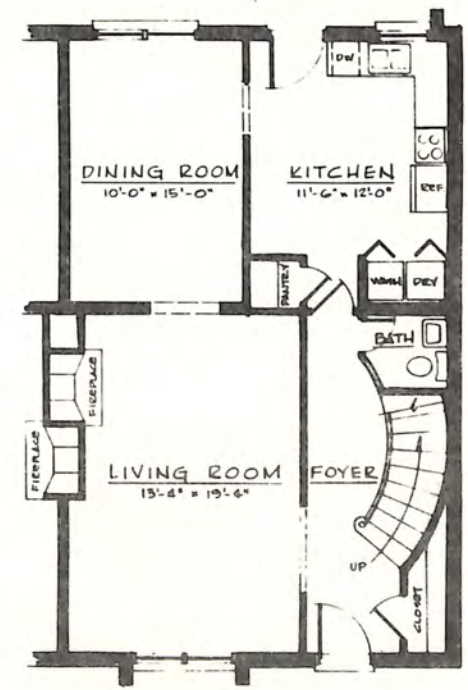

**DANIELSON & PAINE**  
**A R C H I T E C T S**  
 1447 PEACHTREE ST., N. E. RM. 105, ATLANTA, GA. 30309

THREE BEDROOM TOWN HOUSE  
 1,679 SQUARE FEET

SECOND FLOOR PLAN

FIRST FLOOR PLAN

END UNIT PLANS  
 SCALE 1/8" = 1'-0"