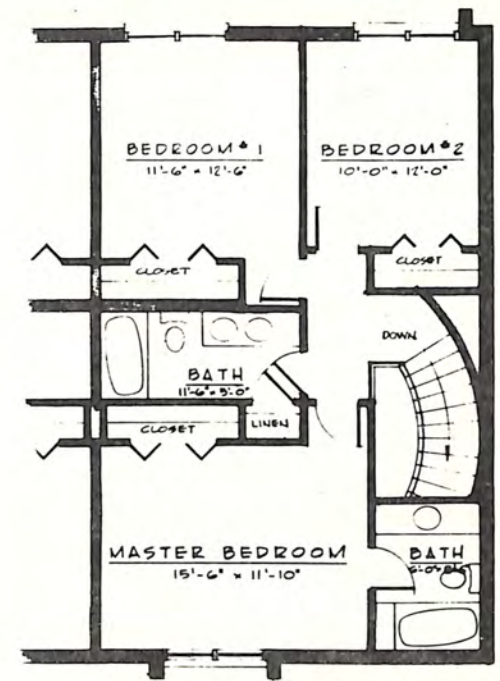

**DANIELSON & PAINE**  
**A R C H I T E C T S**  
 1447 PEACHTREE ST., N. E. RM. 105, ATLANTA, GA. 30309

THREE BEDROOM TOWN HOUSE  
 1,679 SQUARE FEET

SECOND FLOOR PLAN

FIRST FLOOR PLAN

END UNIT PLANS  
 SCALE 1/8" = 1'-0"