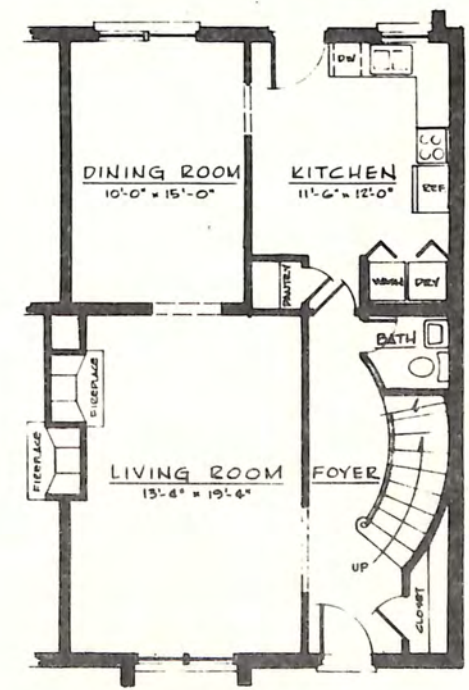

**DANIELSON & PAINE**  
**A R C H I T E C T S**  
 1447 PEACHTREE ST., N. E. RM. 105, ATLANTA, GA. 30309

THREE BEDROOM TOWN HOUSE  
 1,679 SQUARE FEET

SECOND FLOOR PLAN

FIRST FLOOR PLAN

END UNIT PLANS  
 SCALE 1/8" = 1'-0"