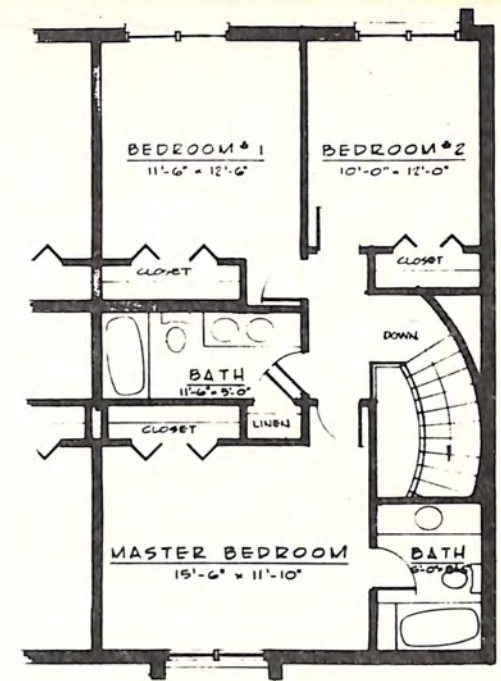

**DANIELSON & PAINE**  
**A R C H I T E C T S**  
 1447 PEACHTREE ST., N. E. RM. 105, ATLANTA, GA. 30309

THREE BEDROOM TOWN HOUSE  
 1,679 SQUARE FEET

SECOND FLOOR PLAN

FIRST FLOOR PLAN

END UNIT PLANS  
 SCALE 1/8" = 1'-0"